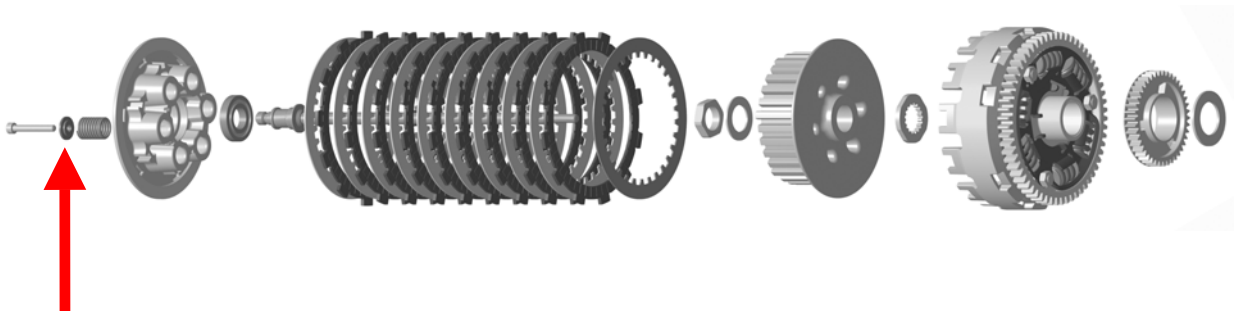

Model: RSV 1000 My 06 – Tuono My 07

Subject: New clutch spring washers

Dear Dealer,

from engine No. **8176297** on, new clutch spring washers have been introduced in models specified above in order to reduce the effort necessary to disengage the clutch.

The new washers can be identified by increased thickness and the presence of a groove.

New version - code AP0627535

Old version - code AP0627530

WARNING: the new clutch spring washers are installed only with clutch discs code AP0659800, fitted to RSV as from the 2006 model and to Tuono as from the 2007 model. In order to identify with certainty the codes to be used, refer to the following table.

MODEL	WASHER series	CLUTCH DISC series	ALTERNATIVE
RSV 1000 '04	AP0627530	AP8106867	AP0627535 + AP0659800
RSV 1000 '06 engine < 8176296 Tuono 1000 '07 engine < 8176296	AP0627530	AP0659800	AP0627535
RSV 1000 '06 engine > 8176297 Tuono 1000 '07 engine > 8176297	AP0627535	AP0659800	
All other V990 engines	AP0627530	AP8106867	AP0627535 + AP0659800